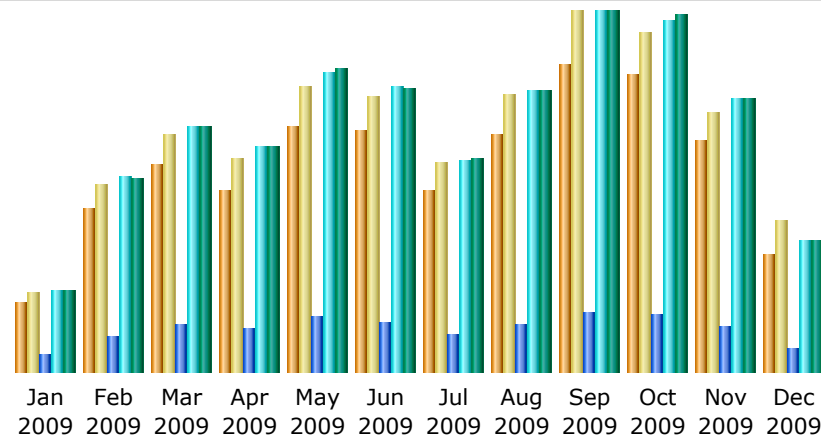

Last Update: 19 Jan 2010 - 21:10

Reported period: - Year - 2009 OK

Summary

Reported period	Year 2009				
First visit	01 Jan 2009 - 04:43				
Last visit	31 Dec 2009 - 23:46				
	Unique visitors	Number of visits	Pages	Hits	Bandwidth
Viewed traffic *	<= 51941 Exact value not available in 'Year' view	60252 (1.16 visits/visitor)	169714 (2.81 Pages/Visit)	974503 (16.17 Hits/Visit)	14.79 GB (257.31 KB/Visit)
Not viewed traffic *			24396	31834	230.87 MB

* Not viewed traffic includes traffic generated by robots, worms, or replies with special HTTP status codes.

Monthly history

Month	Unique visitors	Number of visits	Pages	Hits	Bandwidth
Jan 2009	1440	1663	5518	26981	417.88 MB
Feb 2009	3414	3935	11885	64416	991.78 MB
Mar 2009	4331	4979	15309	81235	1.23 GB
Apr 2009	3812	4466	14005	74981	1.13 GB