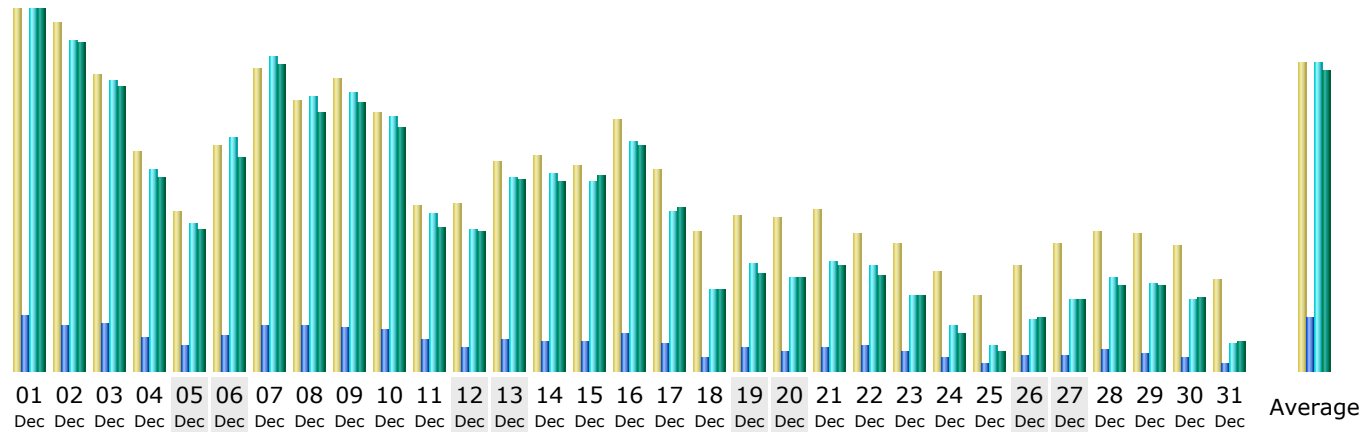

May 2009	5131	5975	18320	99267	1.52 GB
Jun 2009	5053	5754	16056	94625	1.42 GB
Jul 2009	3789	4391	11996	69767	1.07 GB
Aug 2009	4990	5828	15669	93345	1.41 GB
Sep 2009	6448	7554	19728	119520	1.81 GB
Oct 2009	6232	7100	18864	116617	1.80 GB
Nov 2009	4845	5426	14988	90409	1.37 GB
Dec 2009	2456	3181	7376	43340	669.95 MB
Total	51941	60252	169714	974503	14.79 GB

Days of month

Day	Number of visits	Pages	Hits	Bandwidth
01 Dec 2009	194	479	3135	49.95 MB
02 Dec 2009	187	394	2863	45.47 MB
03 Dec 2009	159	404	2509	39.29 MB
04 Dec 2009	118	279	1743	26.76 MB
05 Dec 2009	86	210	1273	19.50 MB
06 Dec 2009	121	305	2024	29.46 MB
07 Dec 2009	162	399	2721	42.21 MB
08 Dec 2009	145	385	2381	35.56 MB
09 Dec 2009	157	374	2420	37.08 MB